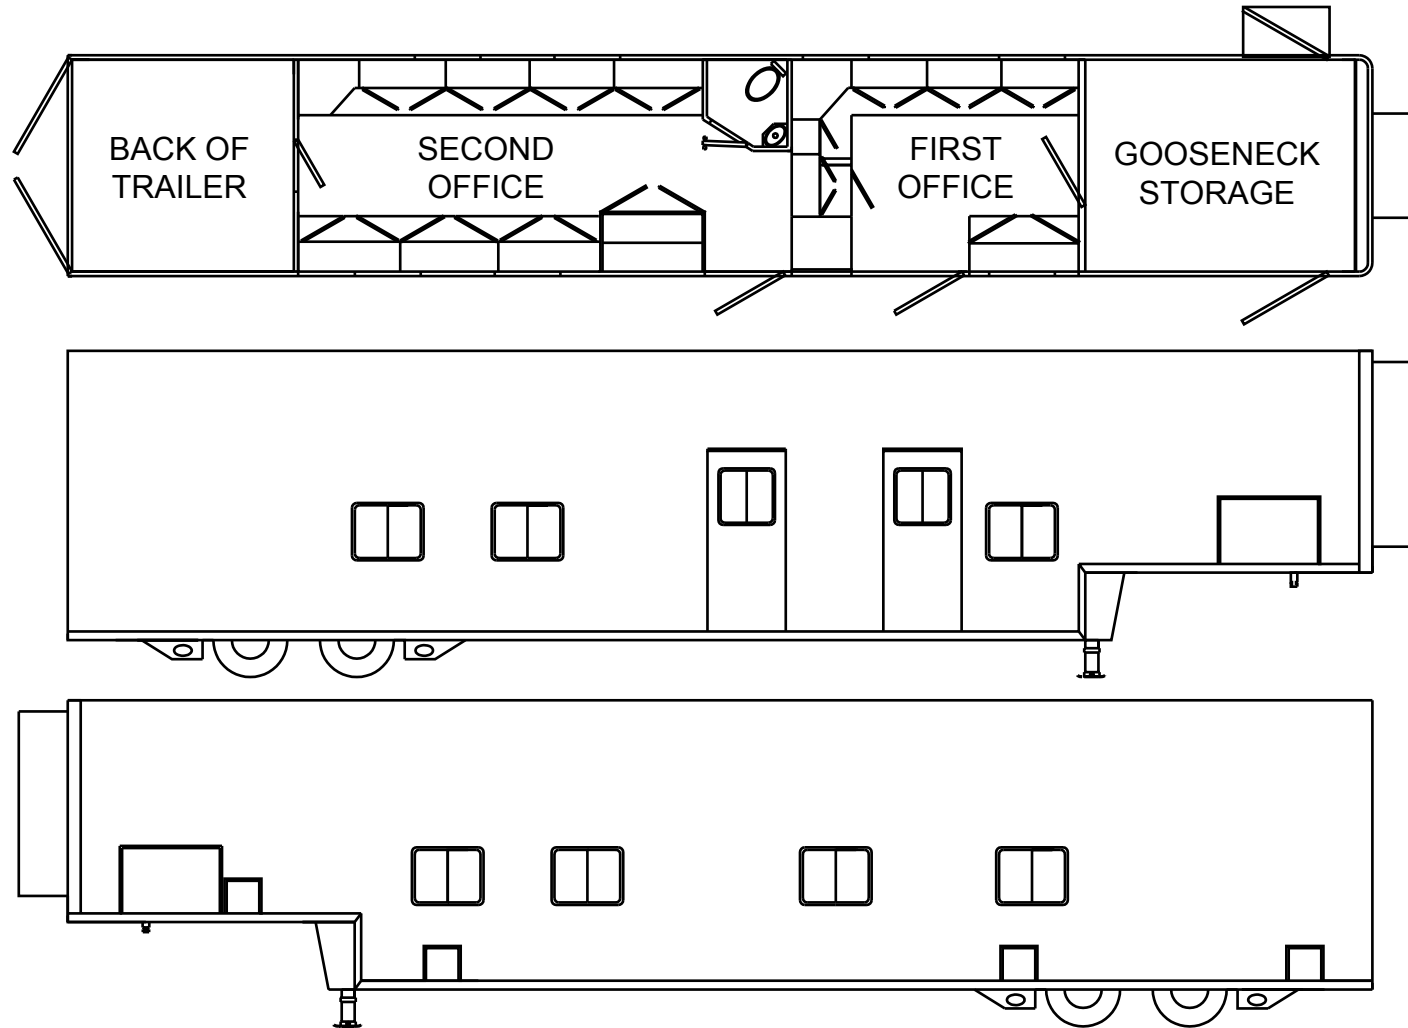

RNOT: REMOTE NASHVILLE OFFICE TRAILER

DIMENSIONS & WEIGHT

- * Length with out tractor 52'
- * Length with tractor 72'
- * Height 13' 6"
- * Width 8' 5"
- * Weight with out tractor 45,000 lbs
- * Weight with tractor 65,000 lbs

FOOTPRINT OF TRUCK

- * With Tractor / Stairs Out & Doors Open
- 17' wide x 72' long
- * Without Tractor / Stairs Out & Doors Open
- 17' wide x 52' long

POWER REQUIREMENTS

- * 100 amps (208v) Single Phase
- * Power Cable Length 100'