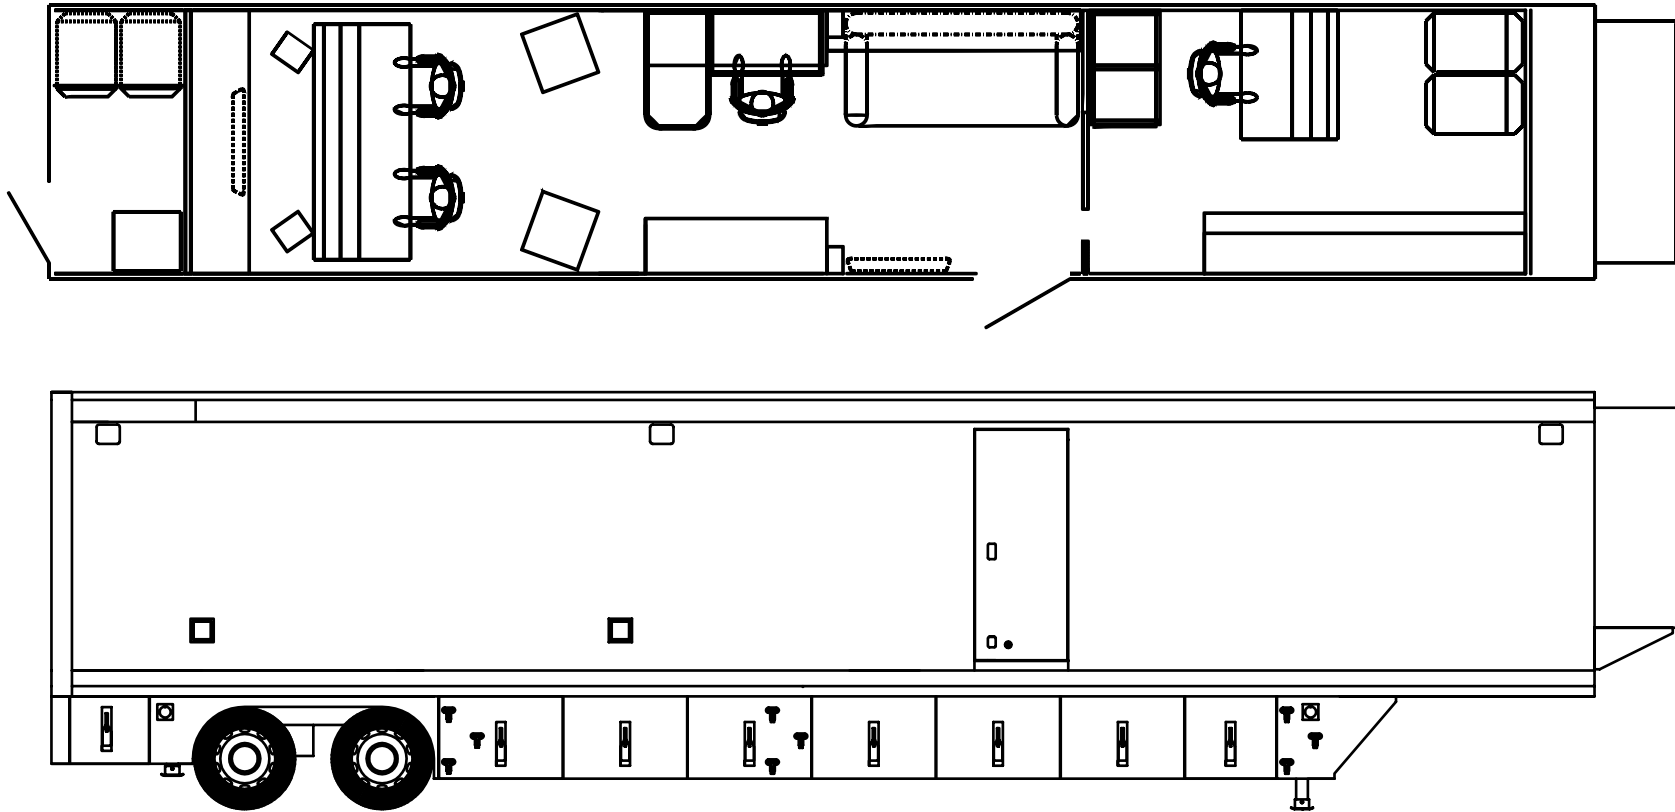

MTVN AUDIO 8

DIMENSIONS & WEIGHT

- * Length Without Tractor - 52' 0"
- * Length With Tractor - 72' 0"
- * Height - 13' 6"
- * Width - 8' 6"
- * Weight Without Tractor - 30,000 lbs.
- * Weight With Tractor - 60,000 lbs

FOOTPRINT OF TRUCK

- * With Tractor / Stairs Down & Bays Open
- 17' wide x 72' long
- * Without Tractor / Stairs Down & Bays Open
- 17' wide x 52' long

POWER REQUIREMENTS

- * 200 Amps Single Phase (208-240v)
- * Power Cable Up To 275'