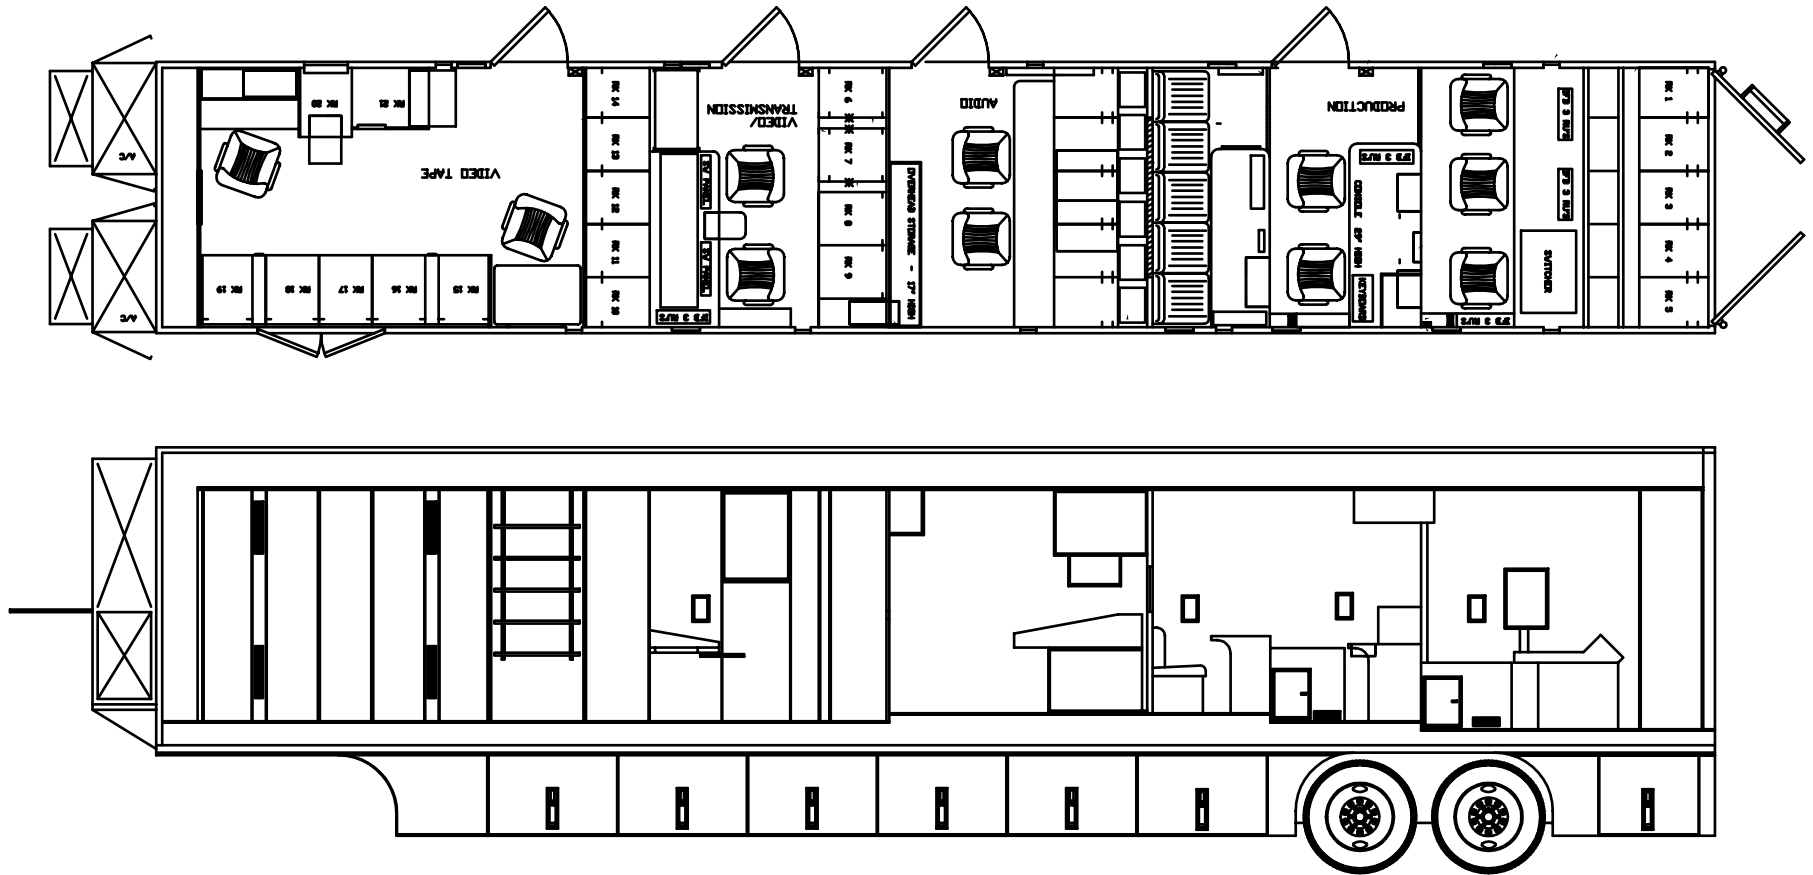

MTVN #6

DIMENSIONS & WEIGHT

- * Length Without Tractor - 57' 0"
- * Length With Tractor - 73' 0"
- * Height - 13' 6"
- * Width - 8' 6"
- * Weight Without Tractor - 64,000 lbs.
- * Weight With Tractor - 80,000 lbs.

FOOTPRINT OF TRUCK

- * With Tractor / Stairs Down & Bays Open
- 17' wide x 73' long
- * Without Tractor / Stairs Down & Bays Open
- 17' wide x 57' long

POWER REQUIREMENTS

- * 300 Amps Single Phase (208-240v)
- * Power Cable Up To 175'